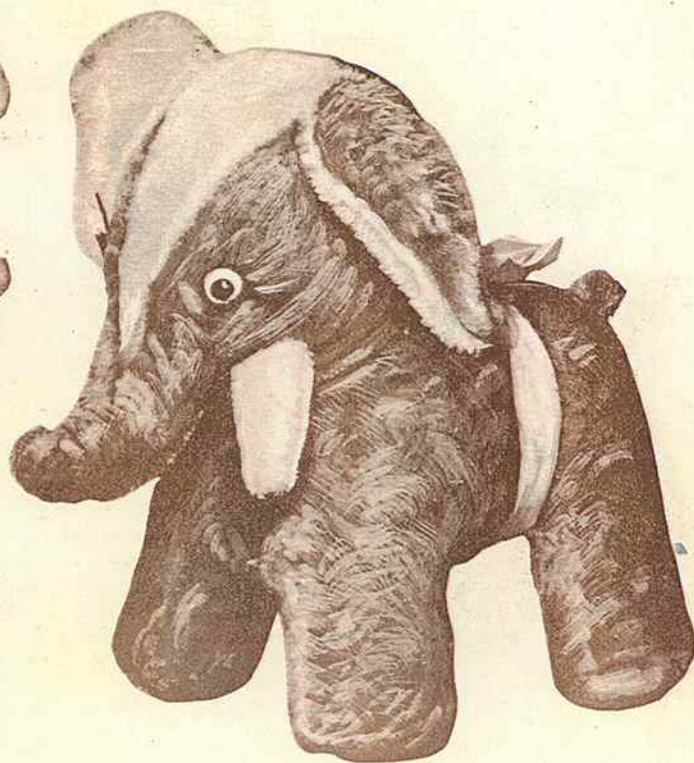

Approx. 14". Here's a really cute one. Contrasting pastel and white plush shades. Soft stuffed. Has green glass eyes, sewn nose and mouth with felt tongue, whiskers, ribbon bow. Squeak in body. Packed bulk — ½ dozen per carton. Approx. weight — 6 lbs.

9018 — ELEPHANT

Approx. 16". A real plush jungle playmate. Has plush body with contrasting yellow plush forehead and ear lining; white plush tusks. Rolling eyes, ribbon bow, felt tail tip. Packed bulk, ½ dozen per carton. Approx. weight — 20 lbs.

9021 — ELEPHANT

Approx. 20". Same description as 9018 only a larger size. Individually cartoned. Approx. weight — 8½ lbs.