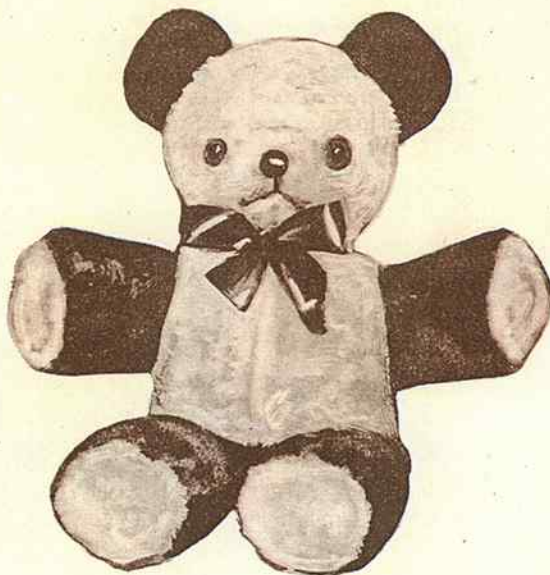

8415—HONEY BEAR (Cuddly)

Approx. 15". This soft stuffed all plush honey bear has fully rounded paws with contrasting tips. Has rolling eyes, plastic nose, sewn mouth. Squeak in tail. Large ribbon bow. Packed bulk, ½ dozen per carton. Approx. weight—9 lbs.