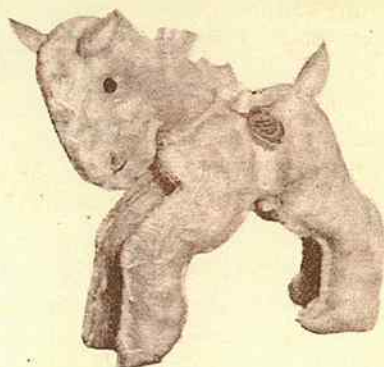

9311 — BABY COLT

Approx. 10". A novelty plush animal with real attraction. Soft stuffed, all plush of attractive pastel shades. Has button eyes, painted nose, yarn mouth. Felt ears, mane and tail of contrasting colors. Ribbon bow with bell. Packed bulk, $\frac{1}{2}$ dozen per carton. Approx. weight — 4 lbs.