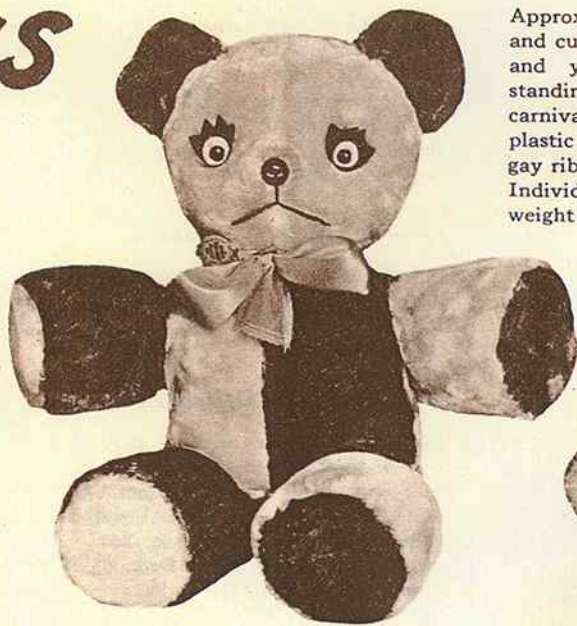

9817 — DRUM MAJOR

Approx. 17". A sturdy gay parade leader with balloon pants in colourful felt trims and cream plush. Has composition head, ribbon bow, colourful braid trim, bell for button. Plush and felt cap, feather trim. Carries baton. Packed bulk, ½ dozen per carton. Approx. weight — 10½ lbs.

# JUMBO TOYS

9727 — BEAR (Balloon Pants)  
Approx. 27". A real novelty plush number. Well stuffed in contrasting carnival effect pastel shades. Has rolling eyes, plastic nose, felt mouth, large ribbon bow. Felt trims. Individually packed. Approx. weight — 6 lbs.