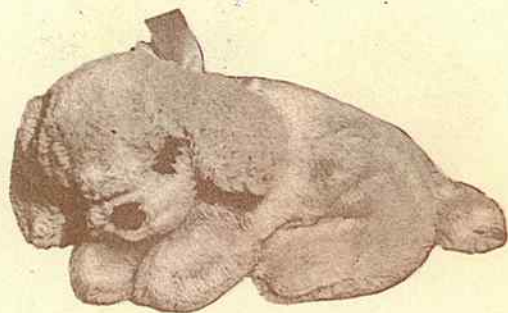

8828 — ANIMALS ASSORTED (Acetate Box)

Approx. 8" Assorted all plush running dog and sitting dog in two-tone plush, has glass eyes, plastic nose, felt tongue. Comes individually in attractive acetate box with ribbon bow, packed 1 dozen per carton. Approx. weight — $6\frac{3}{4}$ lbs.