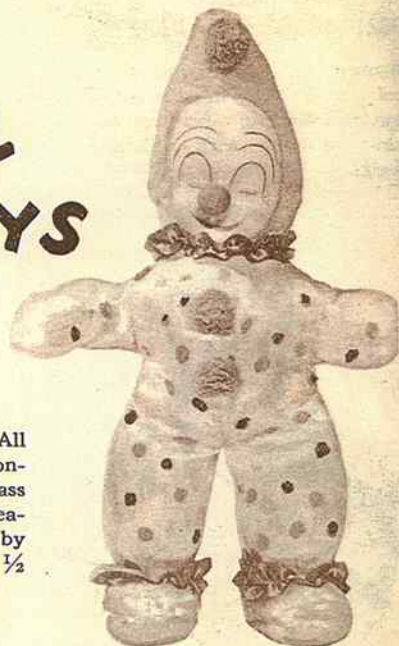

MUSICAL PLUSH TOYS

9958 — CLOWN (Music Box)

Approx. 18". A most delightful novel clown in gaily printed rayon outfit. Has plush hat, hands and feet in popular pastel shades. Fully painted mask face. Nose in shape of hand knob which when turned winds up music box in clown's body. Here's a real seller! Packed 1 to a box, 1/2 dozen per carton. Approx. weight — 14 lbs.