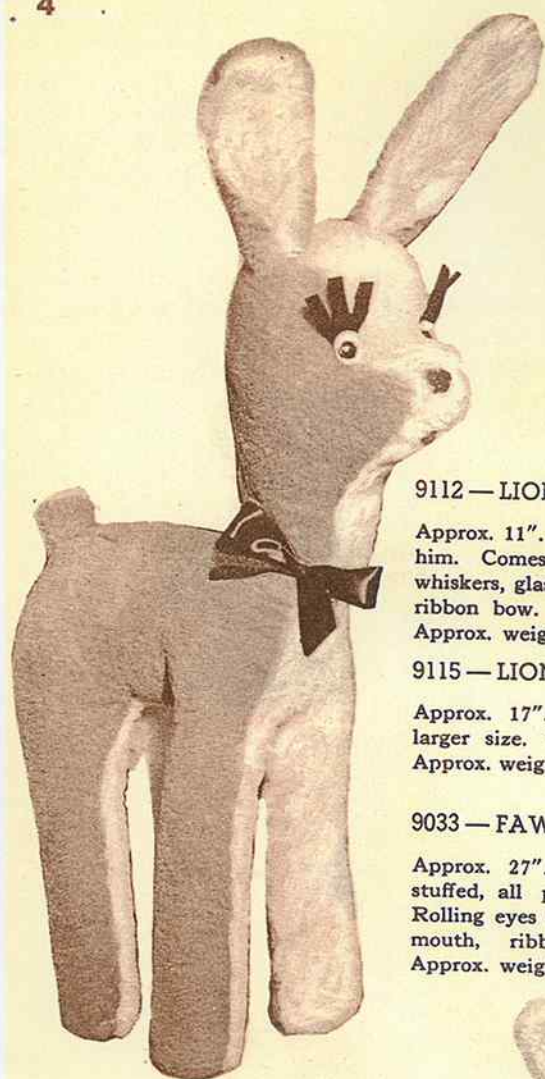

Reliable
MADE IN CANADA

Trade Mark

PLUSH TO ANIMALS

9112 — LION CUB

Approx. 11". Cute as a trick, youngsters will love him. Comes in soft cuddly cream plush. Has whiskers, glass eyes, plastic nose, sewn mouth and ribbon bow. Packed bulk, $\frac{1}{2}$ dozen per carton. Approx. weight — $7\frac{1}{2}$ lbs.

9115 — LION CUB

Approx. 17". Same description as 9112 but a larger size. Packed bulk, $\frac{1}{2}$ dozen per carton. Approx. weight — $13\frac{1}{2}$ lbs.

9033 — FAWN

Approx. 27". As startling as they come. Soft stuffed, all plush of contrasting pastel shades. Rolling eyes with felt eyelashes, plastic nose, felt mouth, ribbon bow. Individually cartoned. Approx. weight — $4\frac{1}{2}$ lbs.