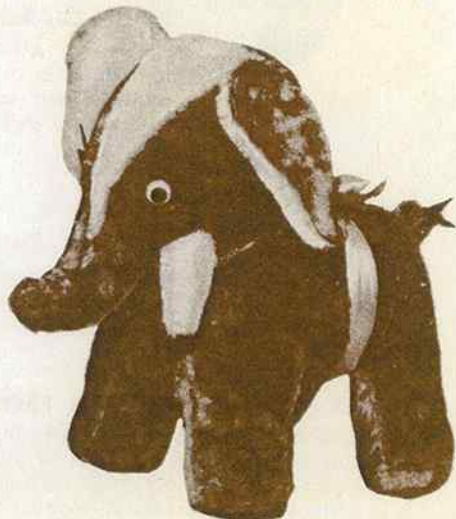

9021 — ELEPHANT

Approx. 19" x 19". A larger plush elephant. In beautiful contrasting shades of soft stuffed plush. Rolling eyes, ribbon bow around body. Packed 1 per carton. Approx. weight — 7 lbs.