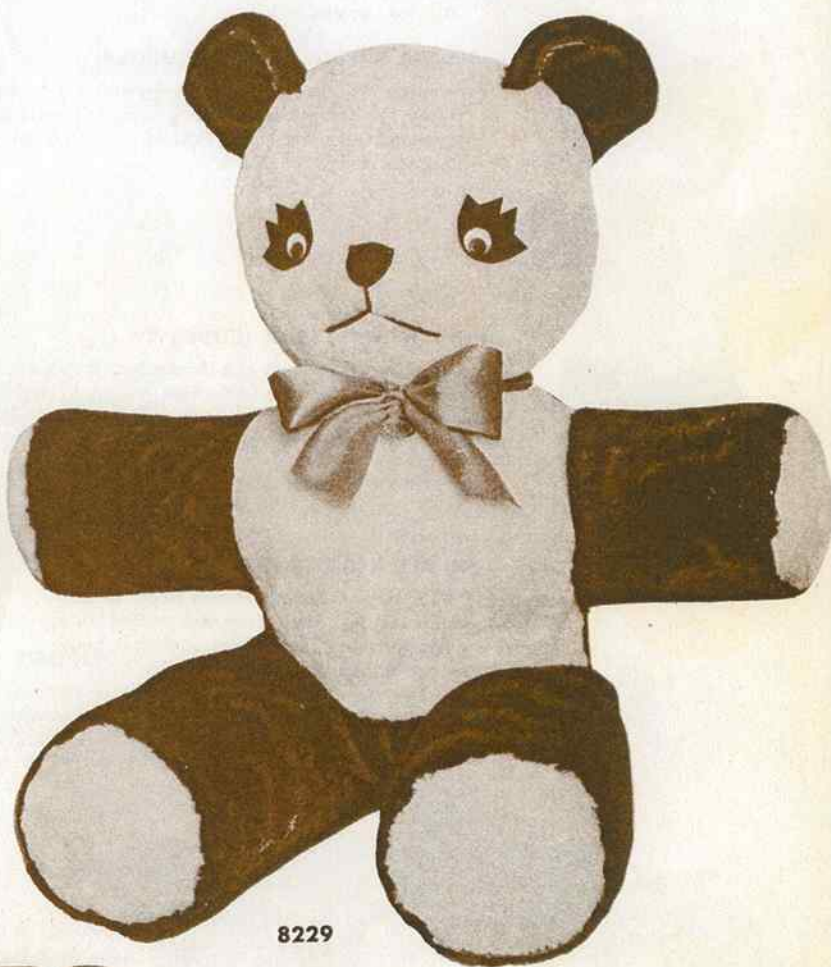

8229

8265 — BABY PANDA

Approx. 15". Here's the cutest little panda. Nearly all black with white ears and paws in soft stuffed plush. Has glass eyes, felt eyelashes, soft vinyl nose, ribbon bow. Squeak in body. Packed bulk, ½ dozen per carton. Approx. weight — 7 lbs.

8267 — BABY PANDA

Approx. 20". Nearly all black body with white ears and paws, in soft stuffed plush. Has glass eyes, and felt eyelashes. Soft vinyl nose, ribbon bow, squeak in body. Packed bulk, ½ dozen per carton. Approx. weight — 14 lbs.

8269 — BABY PANDA

Approx. 23". The largest of the baby pandas. Nearly all black with white ears and paws, in soft stuffed plush. Has glass eyes, felt eyelashes, ribbon bow, squeak in body. Soft vinyl nose. Packed 1 per carton. Approx. weight — 5 lbs.