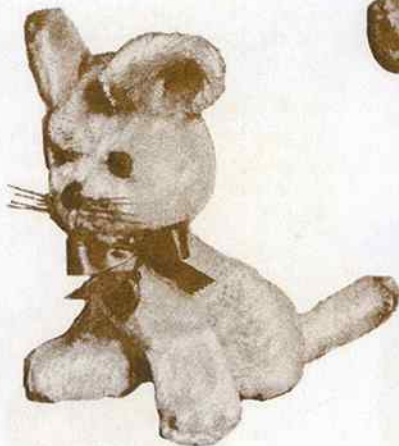

9112 — LION CUB

Approx. 12" x 7". This little fellow will be loved by all young children. In beautiful fawn coloured plush. Soft stuffed. Glass eyes, plastic nose and whiskers. Packed bulk, 1/2 dozen per carton. Approx. weight — 6 lbs.

9162 — CIRCUS BEAR

Approx. 10" x 8". This Bear is really perky. His head is turned sideways as he looks at you. In beautiful contrasting shades of soft stuffed plush. Has glass eyes, ribbon bow, soft vinyl nose with painted detail. Packed bulk, 1 dozen per carton. Approx. weight — 7 lbs.